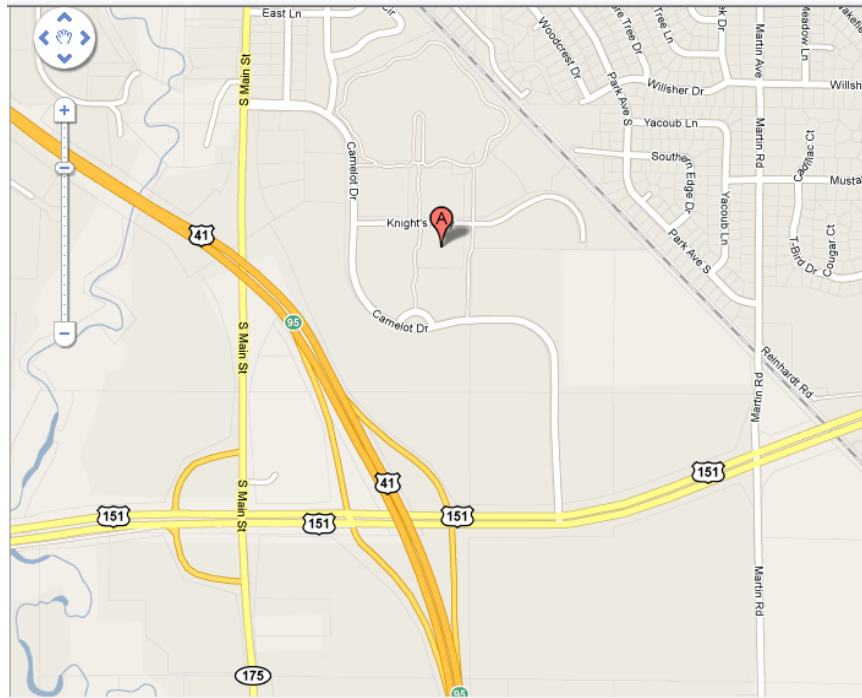

Fox Valley Wellness Center/Midwest Hyperbarics is located at

180 Knights Way
Fond du Lac, WI 54935

For people coming from the north: Take Hwy 41 south to the south side of Fond du Lac. Exit 151 North (also known as the bypass or exit 95). Turn left at the end of the off ramp. Follow 151 North for about ¼ mile and turn left on Camelot Drive. Follow Camelot to Knights Way and turn right. We are located at 180 Knights Way.

For people coming from the east and northeast: Take the 151 bypass around the east and south portions of Fond du Lac to Camelot Drive. Turn right on Camelot Drive. Follow Camelot to Knights Way and turn right. We are located at 180 Knights Way.

For people coming from the south (up Hwy 41): Exit at US 151 North (bypass/ exit 95). Turn right off the exit ramp. Go about ¼ mile and turn on Camelot Drive. Follow Camelot to Knights Way and turn right. We are located at 180 Knights Way.

For people coming from the west: Take Hwy 151 North (going east) connecting with Hwy 41 (southbound). Follow 151 North for about ¼ mile past Hwy 41 and turn left on Camelot Drive. Follow Camelot to Knights Way and turn right. We are located at 180 Knights Way.