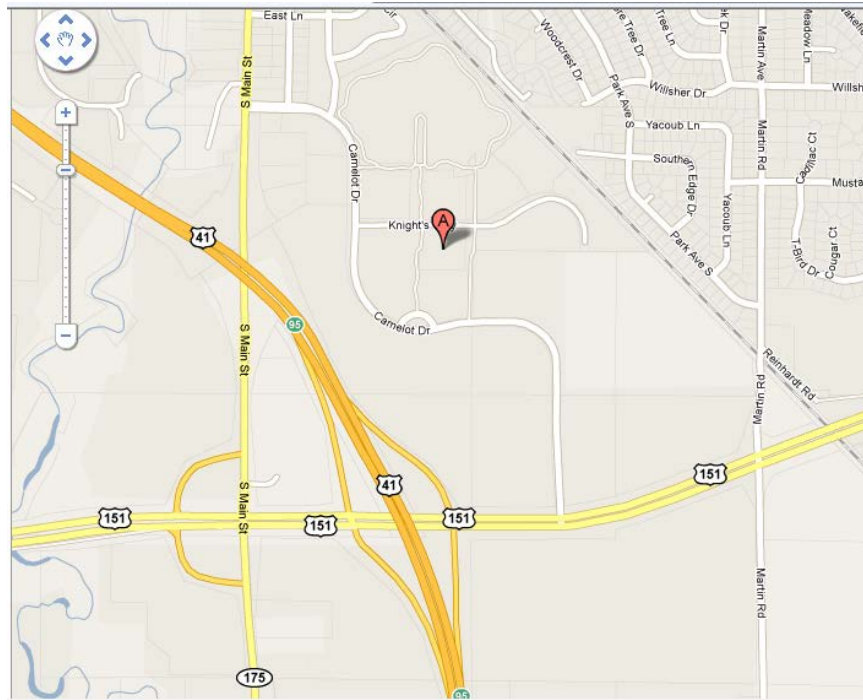

Fox Valley Wellness Center/Midwest Hyperbarics is located at

180 Knights Way
Fond du Lac, WI 54935

For people coming from the north: Take Hwy 41 south to the south side of Fond du Lac. Exit 151 North (also known as the bypass or exit 95). Turn left at the end of the off ramp. Follow 151 North for about ¼ mile and turn left on Camelot Drive. Follow Camelot to Knights Way and turn right. We are located at 180 Knights Way.

For people coming from the east and northeast: Take the 151 bypass around the east and south portions of Fond du Lac to Camelot Drive. Turn right on Camelot Drive. Follow Camelot to Knights Way and turn right. We are located at 180 Knights Way.

For people coming from the south (up Hwy 41): Exit at US 151 North (bypass/ exit 95). Turn right off the exit ramp. Go about ¼ mile and turn on Camelot Drive. Follow Camelot to Knights Way and turn right. We are located at 180 Knights Way.

For people coming from the west: Take Hwy 151 North (going east) connecting with Hwy 41 (southbound). Follow 151 North for about ¼ mile past Hwy 41 and turn left on Camelot Drive. Follow Camelot to Knights Way and turn right. We are located at 180 Knights Way.